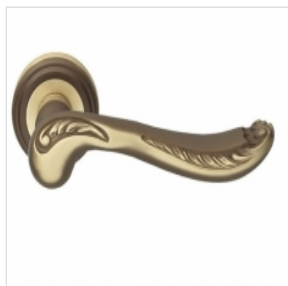

Lady door handles

Classic door handles made from solid brass

High quality door handles with unique design made in Italy.

Lady door handles are available on rosette or plate for key , cylinder or toilet in polished brass , bronzed , oro francese finishings.