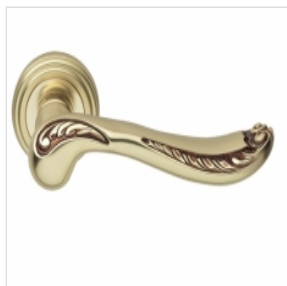

Lady door handles

Classic door handles made from solid brass

High quality door handles with unique design made in Italy.

Lady door handles are available on rosette or plate for key , cylinder or toilet in polished brass , bronzed , oro francese finishings.