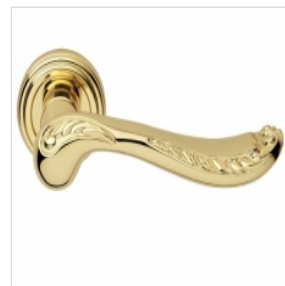

Lady door handles

Classic door handles made from solid brass

High quality door handles with unique design made in Italy.

Lady door handles are available on rosette or plate for key , cylinder or toilet in polished brass , bronzed , oro francese finishings.