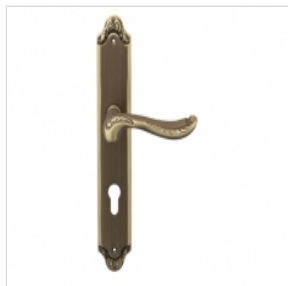

Lady door handles

Classic door handles made from solid brass

High quality door handles with unique design made in Italy.

Lady door handles are available on rosette or plate for key , cylinder or toilet in polished brass , bronzed , oro francese finishings.