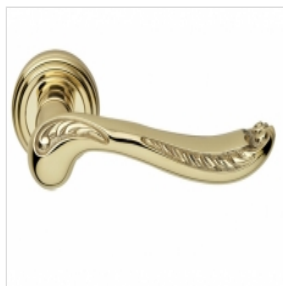

Lady door handles

Classic door handles made from solid brass

High quality door handles with unique design made in Italy.

Lady door handles are available on rosette or plate for key , cylinder or toilet in polished brass , bronzed , oro francese finishings.