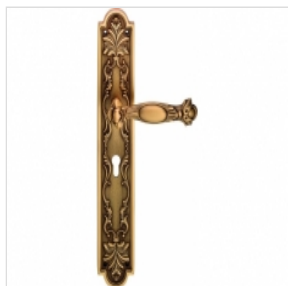

Queen entrance set

Entrance door handles made from solid brass

High quality door handles with unique design made in Italy.

Daisy door handles are available on rosette or plate for key , cylinder or toilet in gold plated , oro francese , patine mat , argento francese finishings.