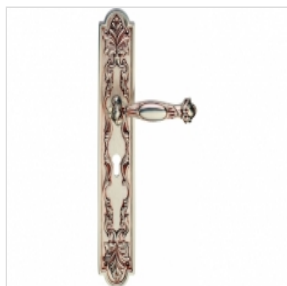

Queen entrance set

Entrance door handles made from solid brass

High quality door handles with unique design made in Italy.

Daisy door handles are available on rosette or plate for key , cylinder or toilet in gold plated , oro francese , patine mat , argento francese finishings.