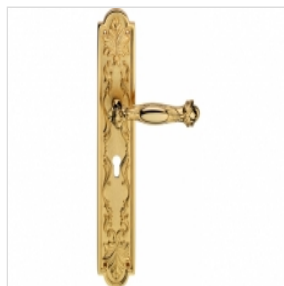

Queen entrance set

Entrance door handles made from solid brass

High quality door handles with unique design made in Italy.

Daisy door handles are available on rosette or plate for key , cylinder or toilet in gold plated , oro francese , patine mat , argento francese finishings.