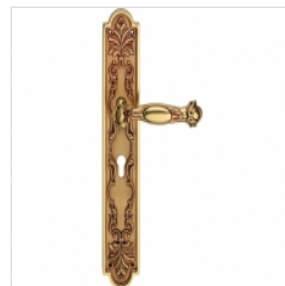

Queen entrance set

Entrance door handles made from solid brass

High quality door handles with unique design made in Italy.

Daisy door handles are available on rosette or plate for key , cylinder or toilet in gold plated , oro francese , patine mat , argento francese finishings.