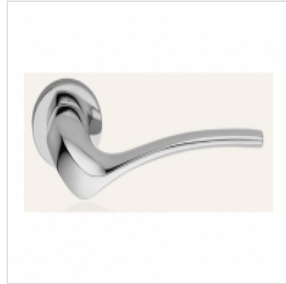

Ibis door handles

Modern door handles made from solid brass.

High quality door handles with unique design made in Italy.

Ibis door handles are available on rosette or plate for key , cylinder or toilet in gold plated , patine mat , shinny or matt chrome finishings.

No minimum order quantity.

Payment by PAYPAL , bank transfer or other payment options.

Delivery with DHL or UPS to your address.

Please contact us for any questions or price request !

We are a specialized ON-LINE SHOP for high quality door handles with unique design made by Linea Cali . We sell a wide range of brass door handles made in ITALY. Our handles are available on rosettes or plate in different finishings : gold plated 24k , chrome , antique or old iron. We deliver anywhere in the World by DHL , UPS or other courier service. No minimum order quantity required !