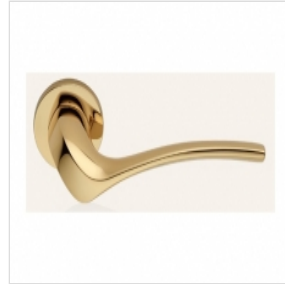

Ibis door handles

Modern door handles made from solid brass.

High quality door handles with unique design made in Italy.

Ibis door handles are available on rosette or plate for key , cylinder or toilet in gold plated , patine mat , shinny or matt chrome finishings.

No minimum order quantity.

Payment by PAYPAL , bank transfer or other payment options.

Delivery with DHL or UPS to your address.

Please contact us for any questions or price request !

We are a specialized ON-LINE SHOP for high quality door handles with unique design made by Linea Cali . We sell a wide range of brass door handles made in ITALY. Our handles are available on rosettes or plate in different finishings : gold plated 24k , chrome , antique or old iron. We deliver anywhere in the World by DHL , UPS or other courier service. No minimum order quantity required !