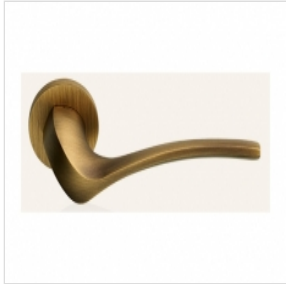

Ibis door handles

Modern door handles made from solid brass.

High quality door handles with unique design made in Italy.

Ibis door handles are available on rosette or plate for key , cylinder or toilet in gold plated , patine mat , shinny or matt chrome finishings.

No minimum order quantity.

Payment by PAYPAL , bank transfer or other payment options.

Delivery with DHL or UPS to your address.

Please contact us for any questions or price request !

We are a specialized ON-LINE SHOP for high quality door handles with unique design made by Linea Cali . We sell a wide range of brass door handles made in ITALY. Our handles are available on rosettes or plate in different finishings : gold plated 24k , chrome , antique or old iron. We deliver anywhere in the World by DHL , UPS or other courier service. No minimum order quantity required !