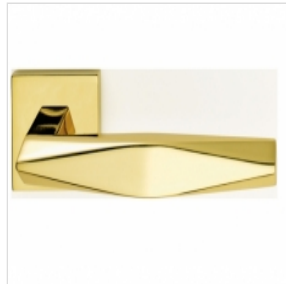

Prisma door handles

Modern door handles made from solid brass.

High quality door handles with unique design made in Italy.

Prisma handles are available on rosette or plate for key , cylinder or toilet in gold plated , shinny or matt chrome finishings.

No minimum order quantity.

Payment by PAYPAL , bank transfer or other payment options.

Delivery with DHL or UPS to your address.

Please contact us for any questions or price request !

We are a specialized ON-LINE SHOP for high quality door handles with unique design made by Linea Cali . We sell a wide range of brass door handles made in ITALY. Our handles are available on rosettes or plate in different finishings : gold plated 24k , chrome , antique or old iron. We deliver anywhere in the World by DHL , UPS or other courier service. No minimum order quantity required !