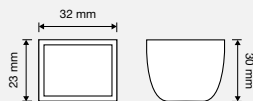

CS cromo satinato
satin chrome

OZ oro zecchino
gold plated

VE nero opaco
matt black

MODELLI / MODELS

COD. 323 PB

FANTASIE / FANTASY

0000
swarovski cristallo
crystal swarovski

0054
swarovski jet nero
black jet swarovski