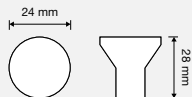

CR cromo lucido
polished chrome

CS cromo satinato
satin chrome

OZ oro zecchino
gold plated

MODELLI / MODELS

COD. 201 PB 0024

COD. 201 PB 0034

FANTASIE / FANTASY

0000
swarovski cristallo
crystal swarovski