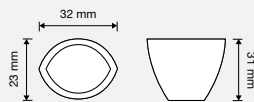

MODELLI / MODELS

FANTASIE / FANTASY

0000
swarovski cristallo
crystal swarovski

COD. 322 PB

MADE WITH
SWAROVSKI
ELEMENTS

Mesh Black

FINITURE / FINISHINGS

CR cromo lucido
polished chrome